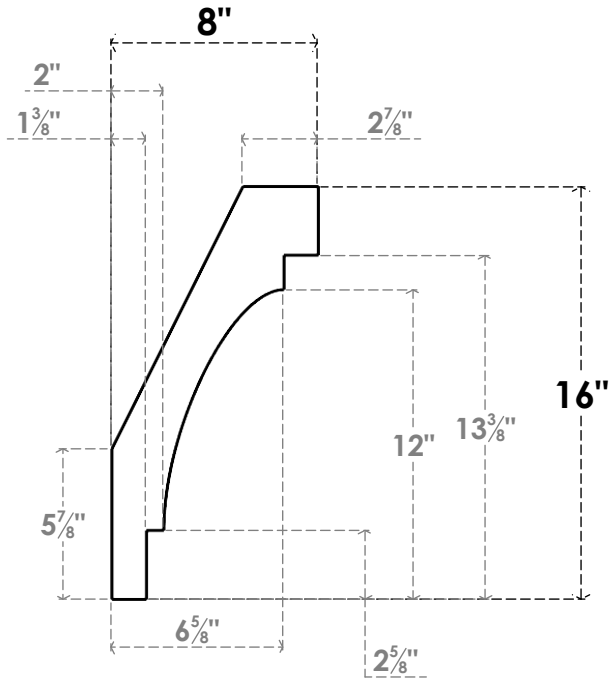

ITEM NUMBER: BRCPC035X08000X16000MRC

3 1/2"W X 8"D X 16"H MERCED ARCHITECTURAL GRADE PVC CLOSED KNEE BRACE

SIDE PROFILE

FRONT PROFILE

ISOMETRIC

EKENA MILLWORK
2300 WEST MAIN ST.
CLARKSVILLE, TX 75426
TOLL FREE: 866-607-0453
WWW.EKENAMILLWORK.COM

NOTES

1. INSTALLATION TO BE COMPLETED IN ACCORDANCE WITH MANUFACTURER'S SPECIFICATIONS.
2. DRAWING MAY NOT BE TO SCALE
3. THIS DRAWING IS INTENDED FOR DESIGN AND PLANNING PURPOSES ONLY.
4. ALL INFORMATION CONTAINED HEREIN WAS CURRENT AT THE TIME OF DEVELOPMENT BUT MUST BE REVIEWED AND APPROVED BY THE PRODUCT MANUFACTURER TO BE CONSIDERED ACCURATE.
5. ARCHITECTURAL GRADE PVC PRODUCTS ARE MADE FROM EXPANDED CELLULAR PVC AND COME NATURALLY WHITE BUT MAY BE PAINTED