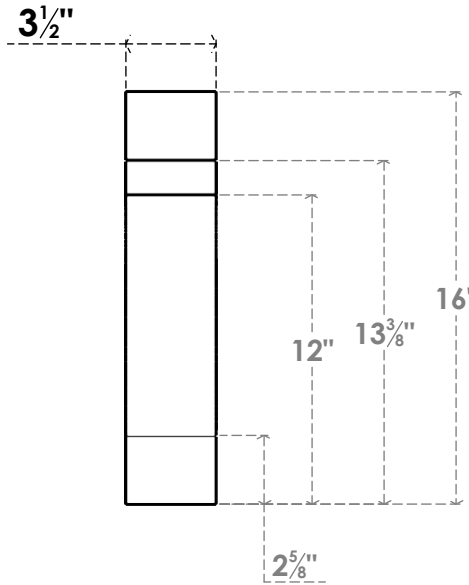

ITEM NUMBER: BRCPC035X08000X16000MRC

3 1/2"W X 8"D X 16"H MERCED ARCHITECTURAL GRADE PVC CLOSED KNEE BRACE

SIDE PROFILE

FRONT PROFILE

ISOMETRIC

EKENA MILLWORK
2300 WEST MAIN ST.
CLARKSVILLE, TX 75426
TOLL FREE: 866-607-0453
WWW.EKENAMILLWORK.COM